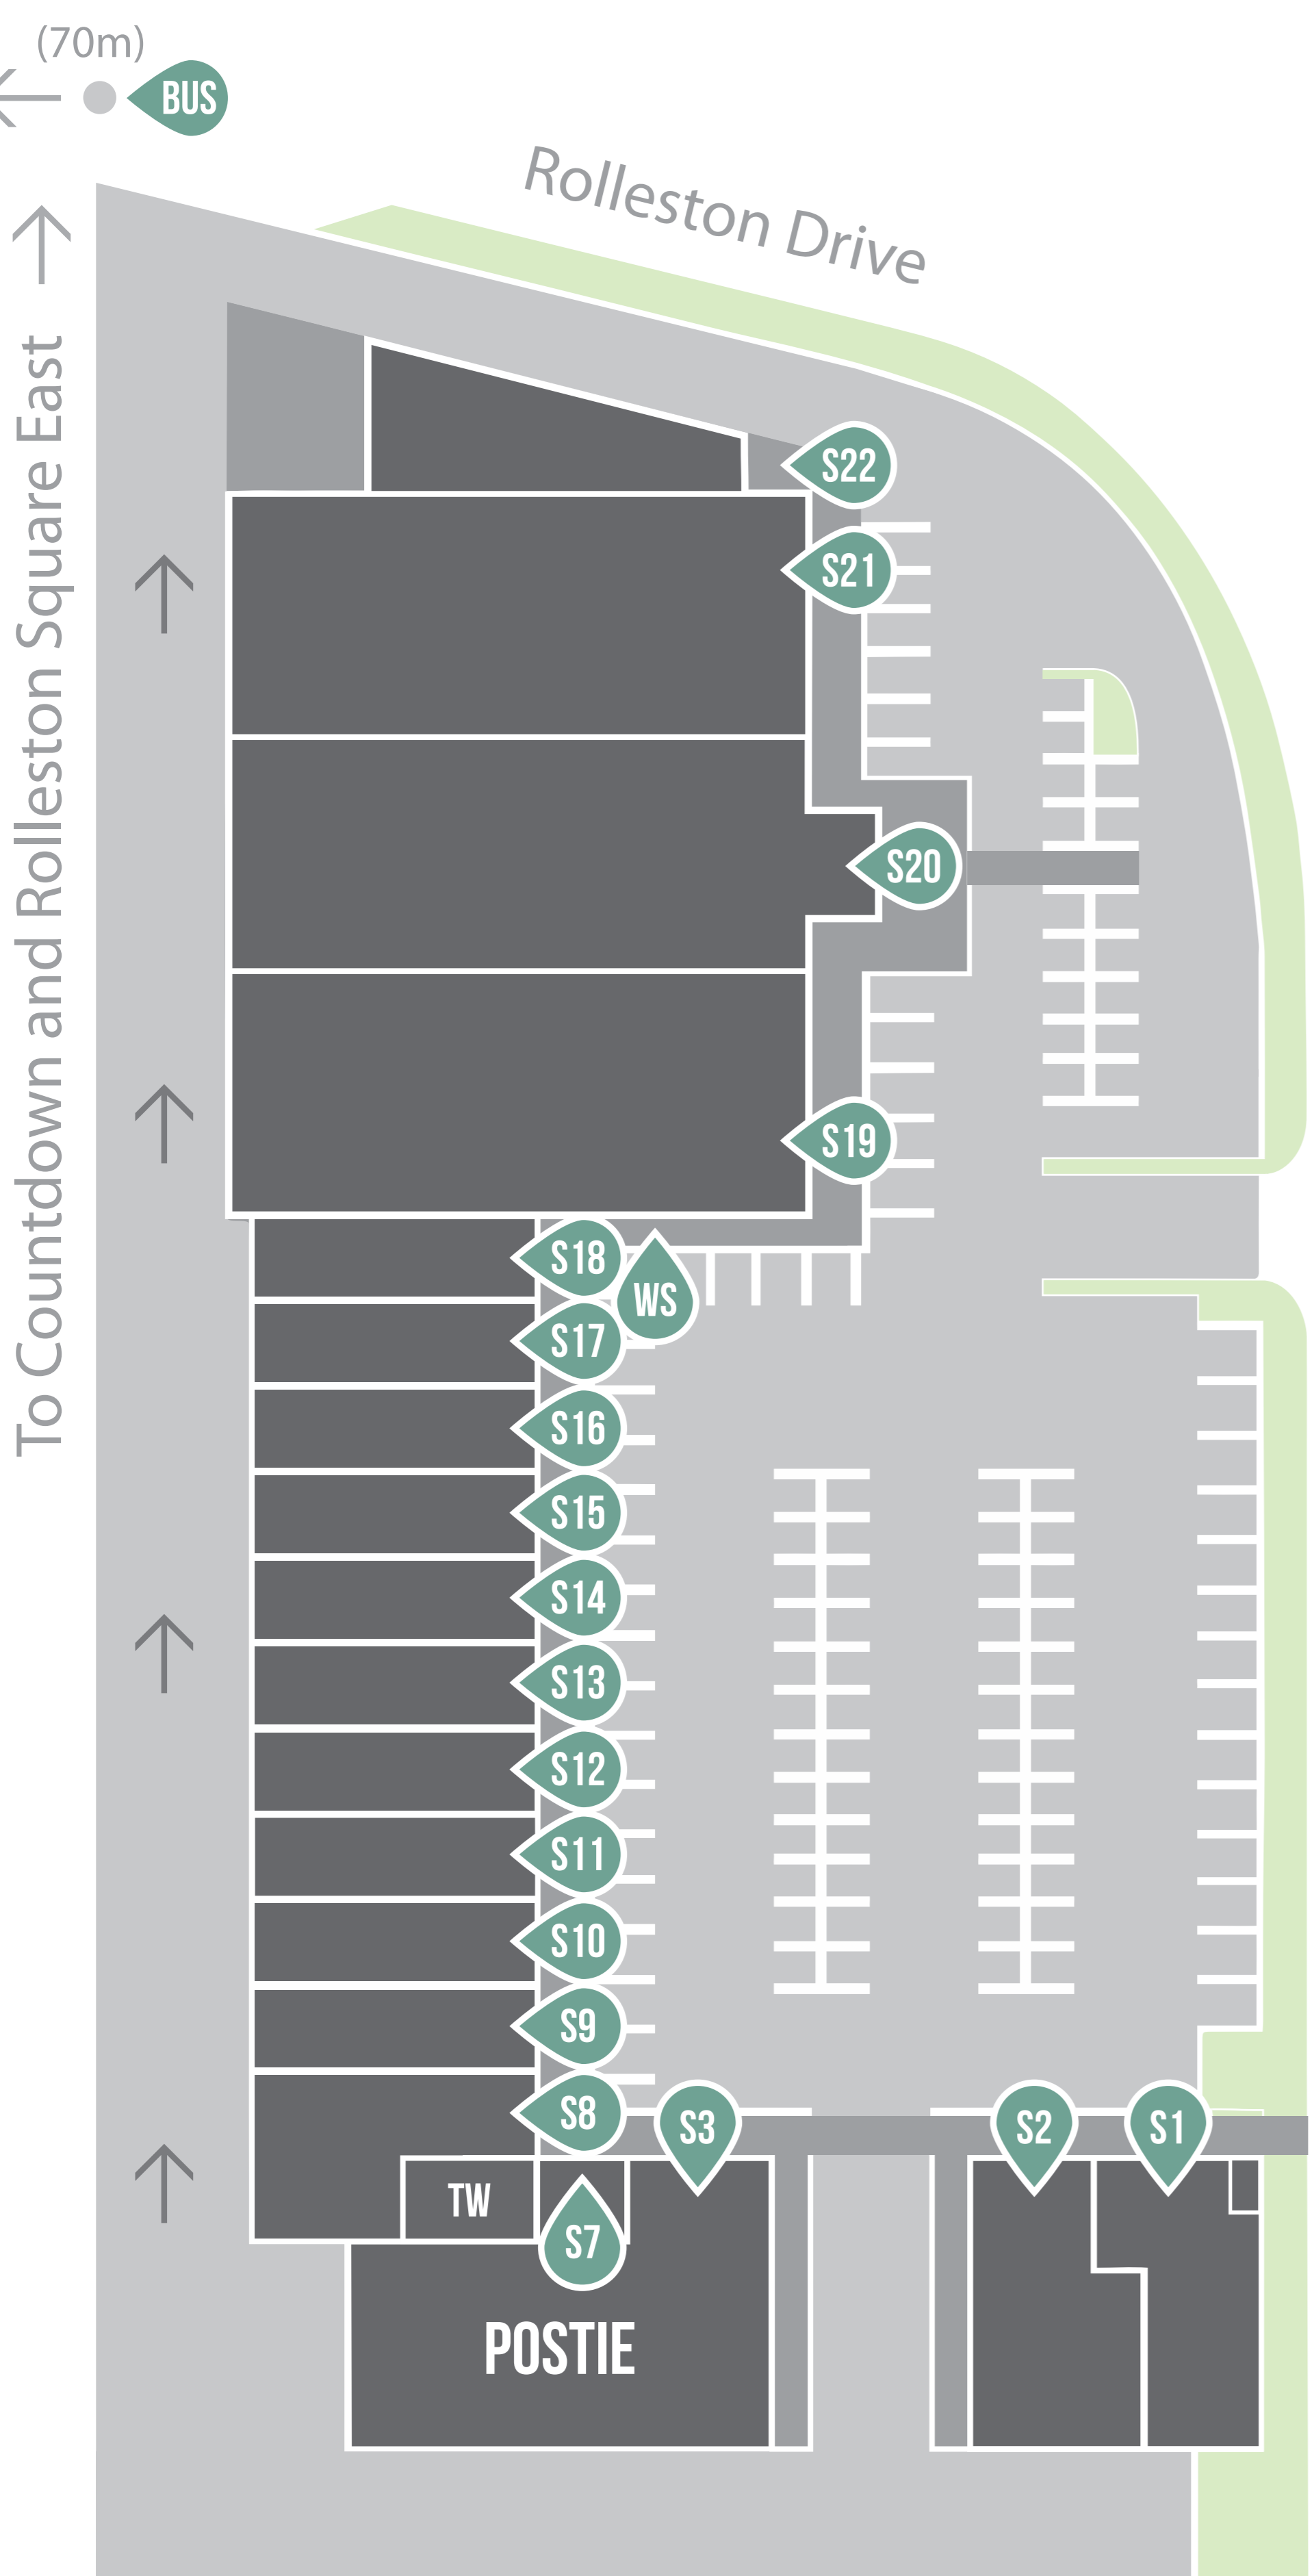

## RS EAST KEY

- T1** COFFEE CULTURE
- T2** WESTPAC BANK & ATM
- T3** UNICHEM PHARMACY
- T4** ROLLESTON CENTRAL HEALTH
- T5** COMING SOON
- T6** TERRACOTTA
- T7** SNAP FITNESS
- T11** ANZ BANK & ATM
- T12** ASB BANK & ATM
- T13** PROPERTY BROKERS
- T14** PURE COLLECTIVE
- T15** INDUSTRIA
- T16** HANOI 90'S
- T17** COMING SOON
- T21** RE BURGER
- T22** HELL PIZZA
- T23** COMING SOON
- T24** LAZEEZ
- T25** HACHI HACHI
- T26** MANAGEMENT OFFICE
- T29** COUPLANDS
- T31** COMING SOON
- T34** NICOLA GRIGG MP
- T35** ROLLESTON FLORISTS & GIFTS
- T36** TECHPRO
- T37** THE NAIL BAR
- T38** COMING SOON
- T39** CACI CLINIC
- T40** BRENNIA SINCOCK HEARING
- T41** COMING SOON
- TE** TOILETS EAST
- BUS** BUS STOP
- WS** WATER STATION

## RS WEST KEY

- S1** BNZ BANK & ATM
- S2** ROBERT HARRIS CAFÉ
- S3** POSTIE
- S7** SBA ACCOUNTING
- S8** CORIANDER'S
- S9** ST PIERRE'S SUSHI
- S10** RAY WHITE ROLLESTON
- S11** ROLLESTON BAKERY
- S12** VIVA LA MODA
- S13** HARCOURTS
- S14** SUBWAY
- S15** ROLLESTON HAIRCUTS
- S16** ROLLESTON DRY CLEANERS
- S17** APNA GROCERY STORE
- S18** PIZZA HUT
- S19** SUPERCHEAP AUTO
- S20** CHEMIST WAREHOUSE
- S21** COMING SOON
- S22** COMING SOON
- TW** TOILETS WEST
- WS** WATER STATION