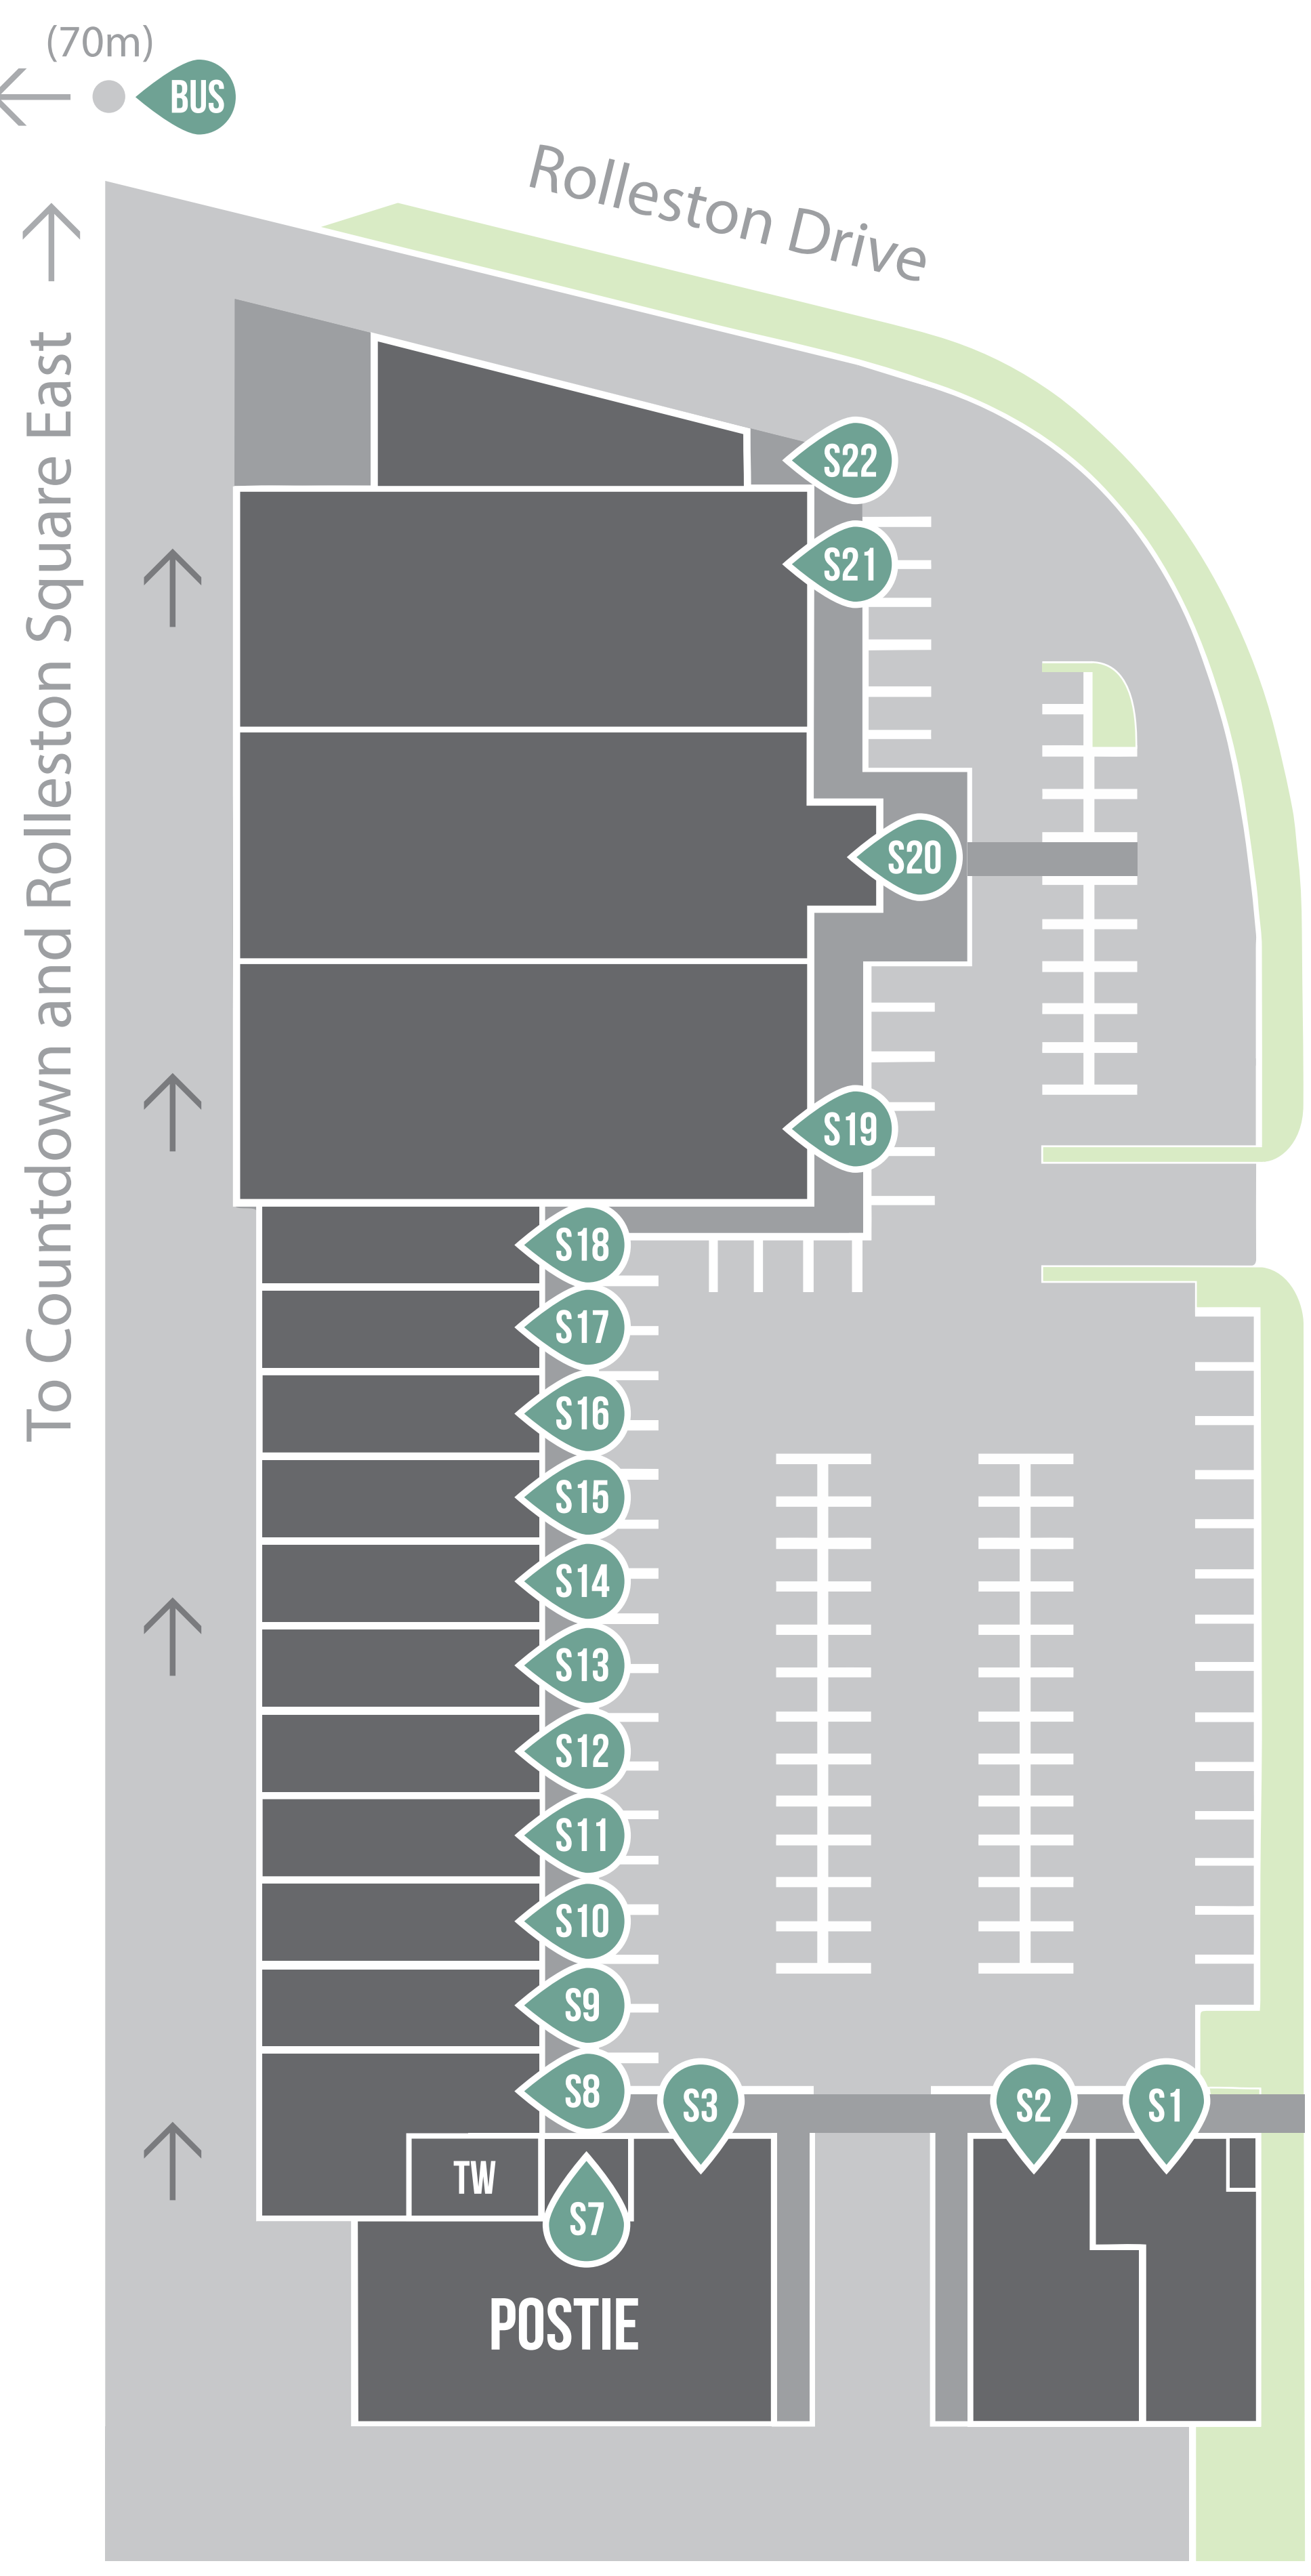

## RS EAST KEY

- T1** COFFEE CULTURE
- T2** WESTPAC BANK & ATM
- T3** UNICHEM PHARMACY
- T4** ROLLESTON CENTRAL HEALTH
- T5** HIGHGATE HAIR
- T6** 9 ROUND
- T7** SNAP FITNESS
- T11** ANZ BANK & ATM
- T12** ASB BANK & ATM
- T13** PROPERTY BROKERS
- T14** PURE COLLECTIVE
- T15** INDUSTRIA
- T16** COMING SOON
- T21** RE BURGER
- T22** HELL PIZZA
- T23** COMING SOON
- T24** LAZEEZ
- T25** HACHI HACHI
- T26** MEZZANINE
- T29** COUPLANDS
- T31** COMING SOON
- T34** NICOLA GRIGG MP
- T35** ROLLESTON FLORISTS & GIFTS
- T36** TECHPRO
- T37** THE NAIL BAR
- T38** COMING SOON
- T39** CACI CLINIC
- T40** BRENNA SINCOCK HEARING
- T41** ROLLESTON EYE
- TE** TOILETS EAST
- BUS** BUS STOP

## RS WEST KEY

- S1** BNZ BANK & ATM
- S2** ROBERT HARRIS CAFÉ
- S3** POSTIE
- S7** SBA ACCOUNTING
- S8** CORIANDER'S
- S9** ST PIERRE'S SUSHI
- S10** RAY WHITE ROLLESTON
- S11** ROLLESTON BAKERY
- S12** VIVA LA MODA
- S13** HARCOURTS
- S14** SUBWAY
- S15** ROLLESTON HAIRCUTS
- S16** ROLLESTON DRY CLEANERS
- S17** APNA GROCERY STORE
- S18** PIZZA HUT
- S19** SUPERCHEAP AUTO
- S20** COMING SOON
- S21** COMING SOON
- S22** COMING SOON
- TW** TOILETS WEST