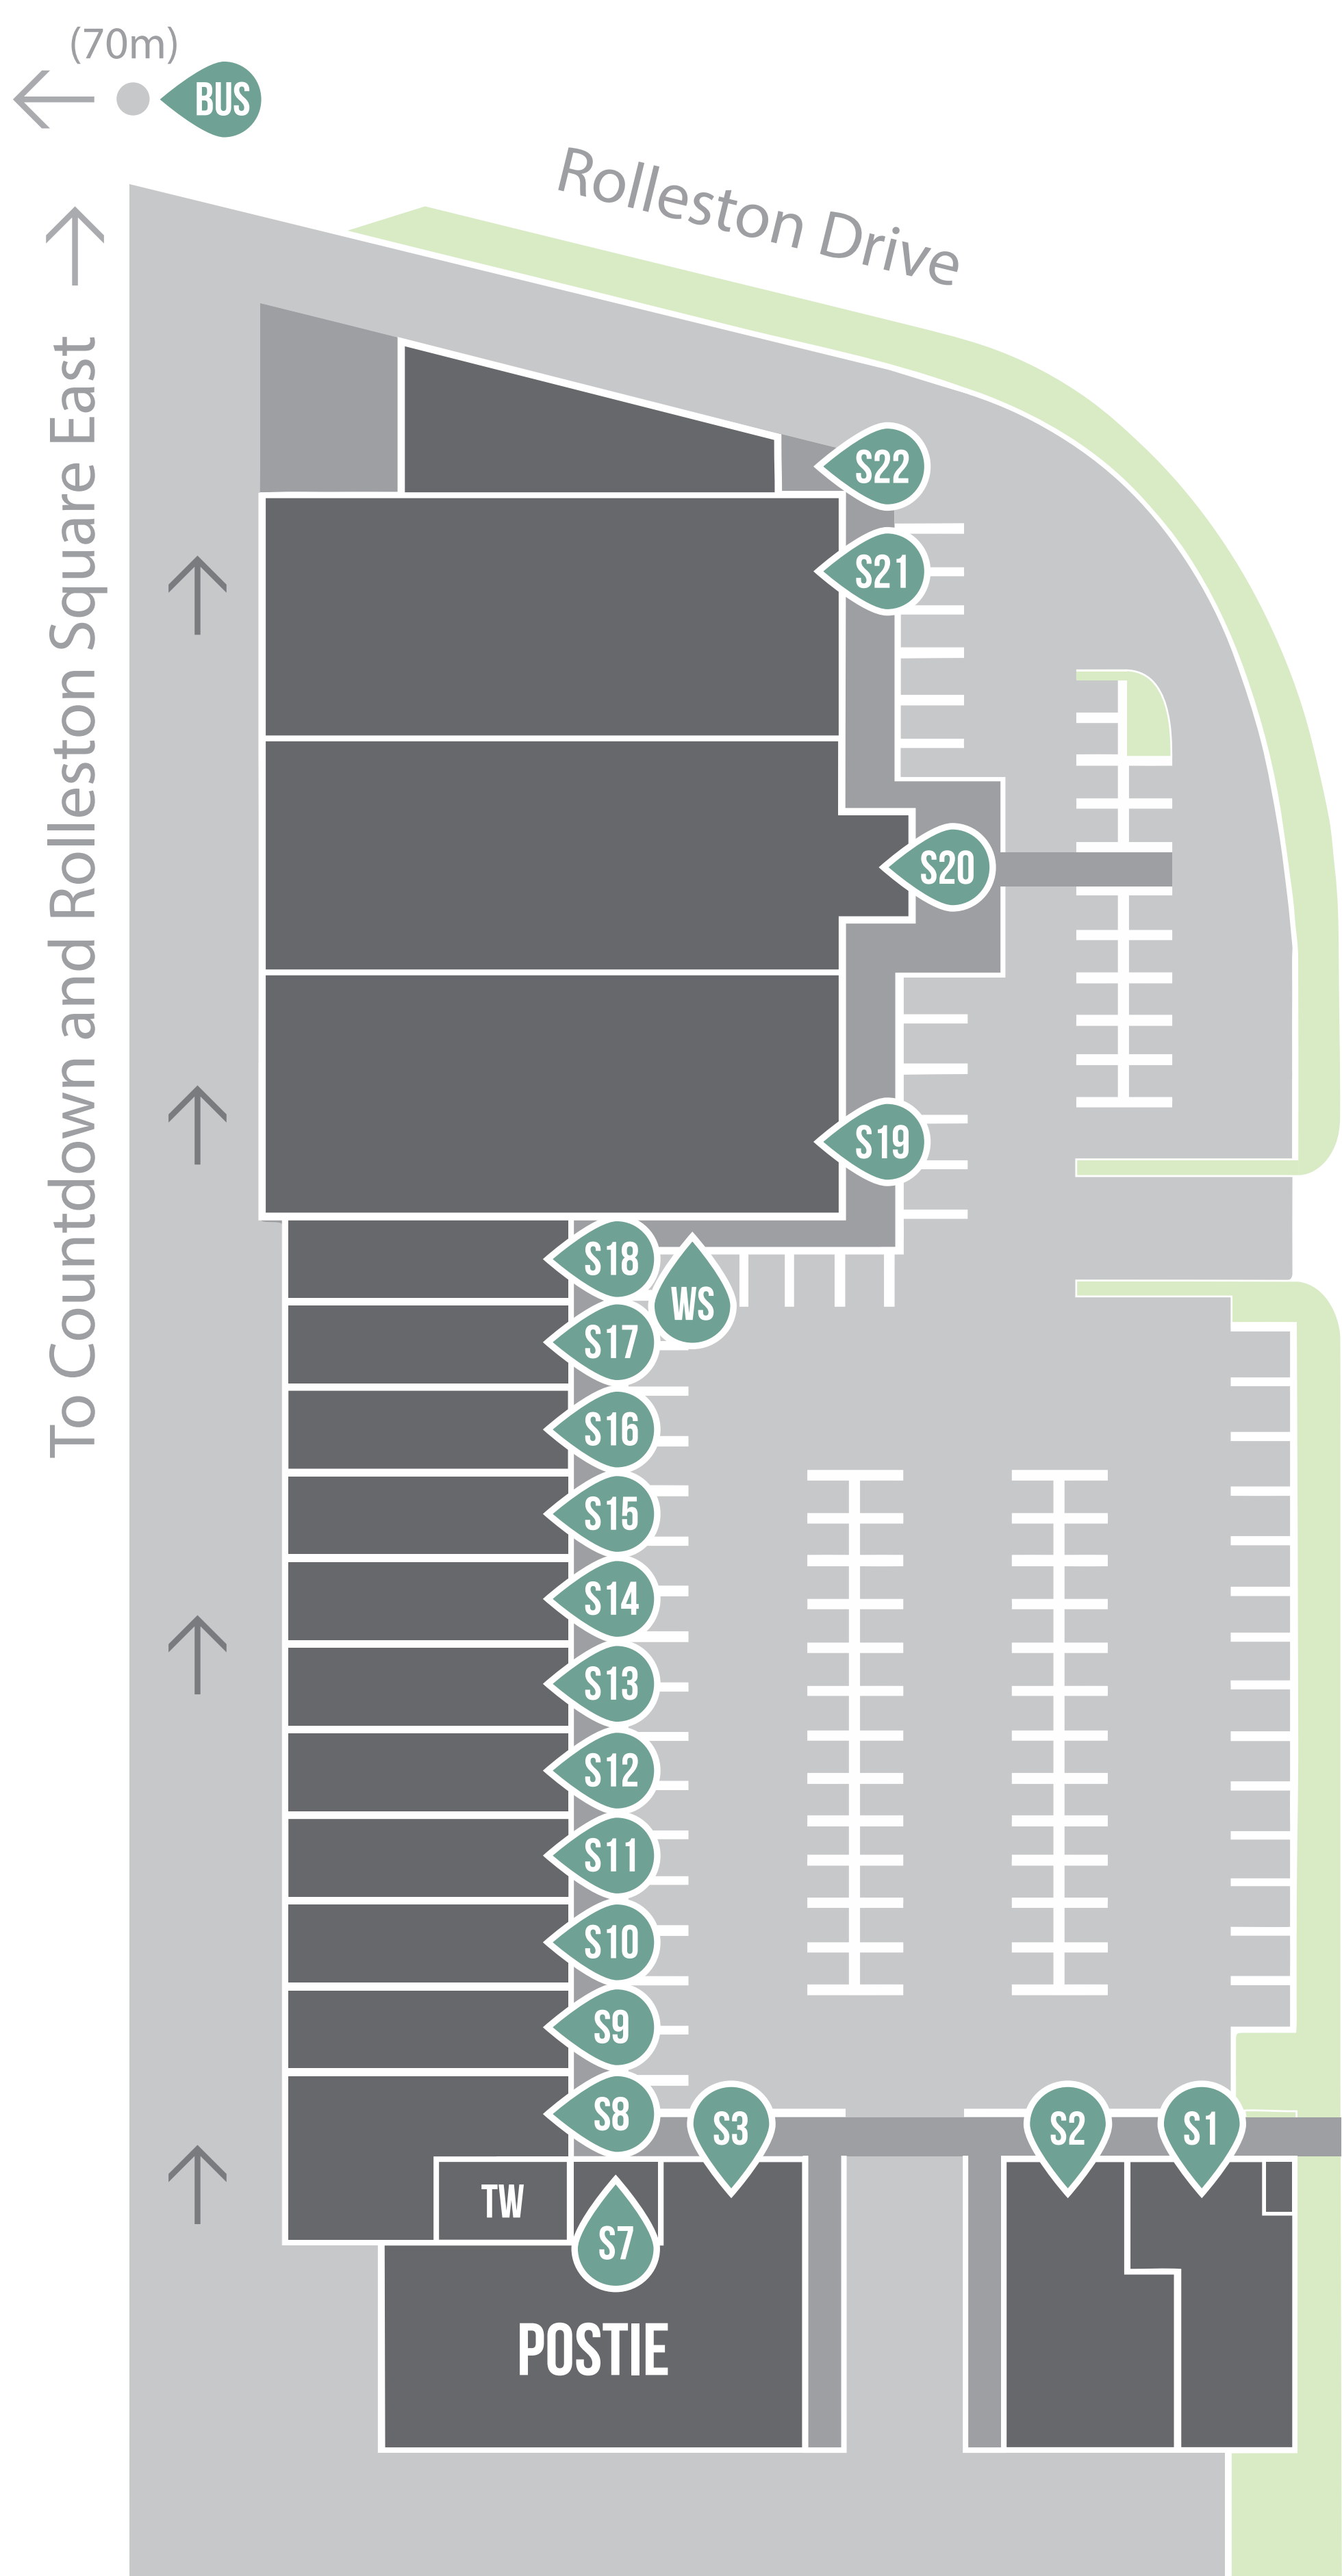

## RS EAST KEY

- T1** COFFEE CULTURE
- T2** WESTPAC BANK & ATM
- T3** UNICHEM PHARMACY
- T4** ROLLESTON CENTRAL HEALTH
- T5** HIGHGATE HAIR
- T6** COMING SOON
- T7** SNAP FITNESS
- T11** ANZ BANK & ATM
- T12** ASB BANK & ATM
- T13** PROPERTY BROKERS
- T14** PURE COLLECTIVE
- T15** INDUSTRIA
- T16** COMING SOON
- T21** RE BURGER
- T22** HELL PIZZA
- T23** COMING SOON
- T24** LAZEEZ
- T25** HACHI HACHI
- T26** MANAGEMENT OFFICE
- T29** COUPLANDS
- T31** COMING SOON
- T34** NICOLA GRIGG MP
- T35** ROLLESTON FLORISTS & GIFTS
- T36** TECHPRO
- T37** THE NAIL BAR
- T38** COMING SOON
- T39** CACI CLINIC
- T40** BRENNIA SINCOCK HEARING
- T41** COMING SOON
- TE** TOILETS EAST
- BUS** BUS STOP
- WS** WATER STATION

## RS WEST KEY

- S1** BNZ BANK & ATM
- S2** ROBERT HARRIS CAFÉ
- S3** POSTIE
- S7** SBA ACCOUNTING
- S8** CORIANDER'S
- S9** ST PIERRE'S SUSHI
- S10** RAY WHITE ROLLESTON
- S11** ROLLESTON BAKERY
- S12** VIVA LA MODA
- S13** HARCOURTS
- S14** SUBWAY
- S15** ROLLESTON HAIRCUTS
- S16** ROLLESTON DRY CLEANERS
- S17** APNA GROCERY STORE
- S18** PIZZA HUT
- S19** SUPERCHEAP AUTO
- S20** CHEMIST WAREHOUSE
- S21** COMING SOON
- S22** COMING SOON
- TW** TOILETS WEST
- WS** WATER STATION