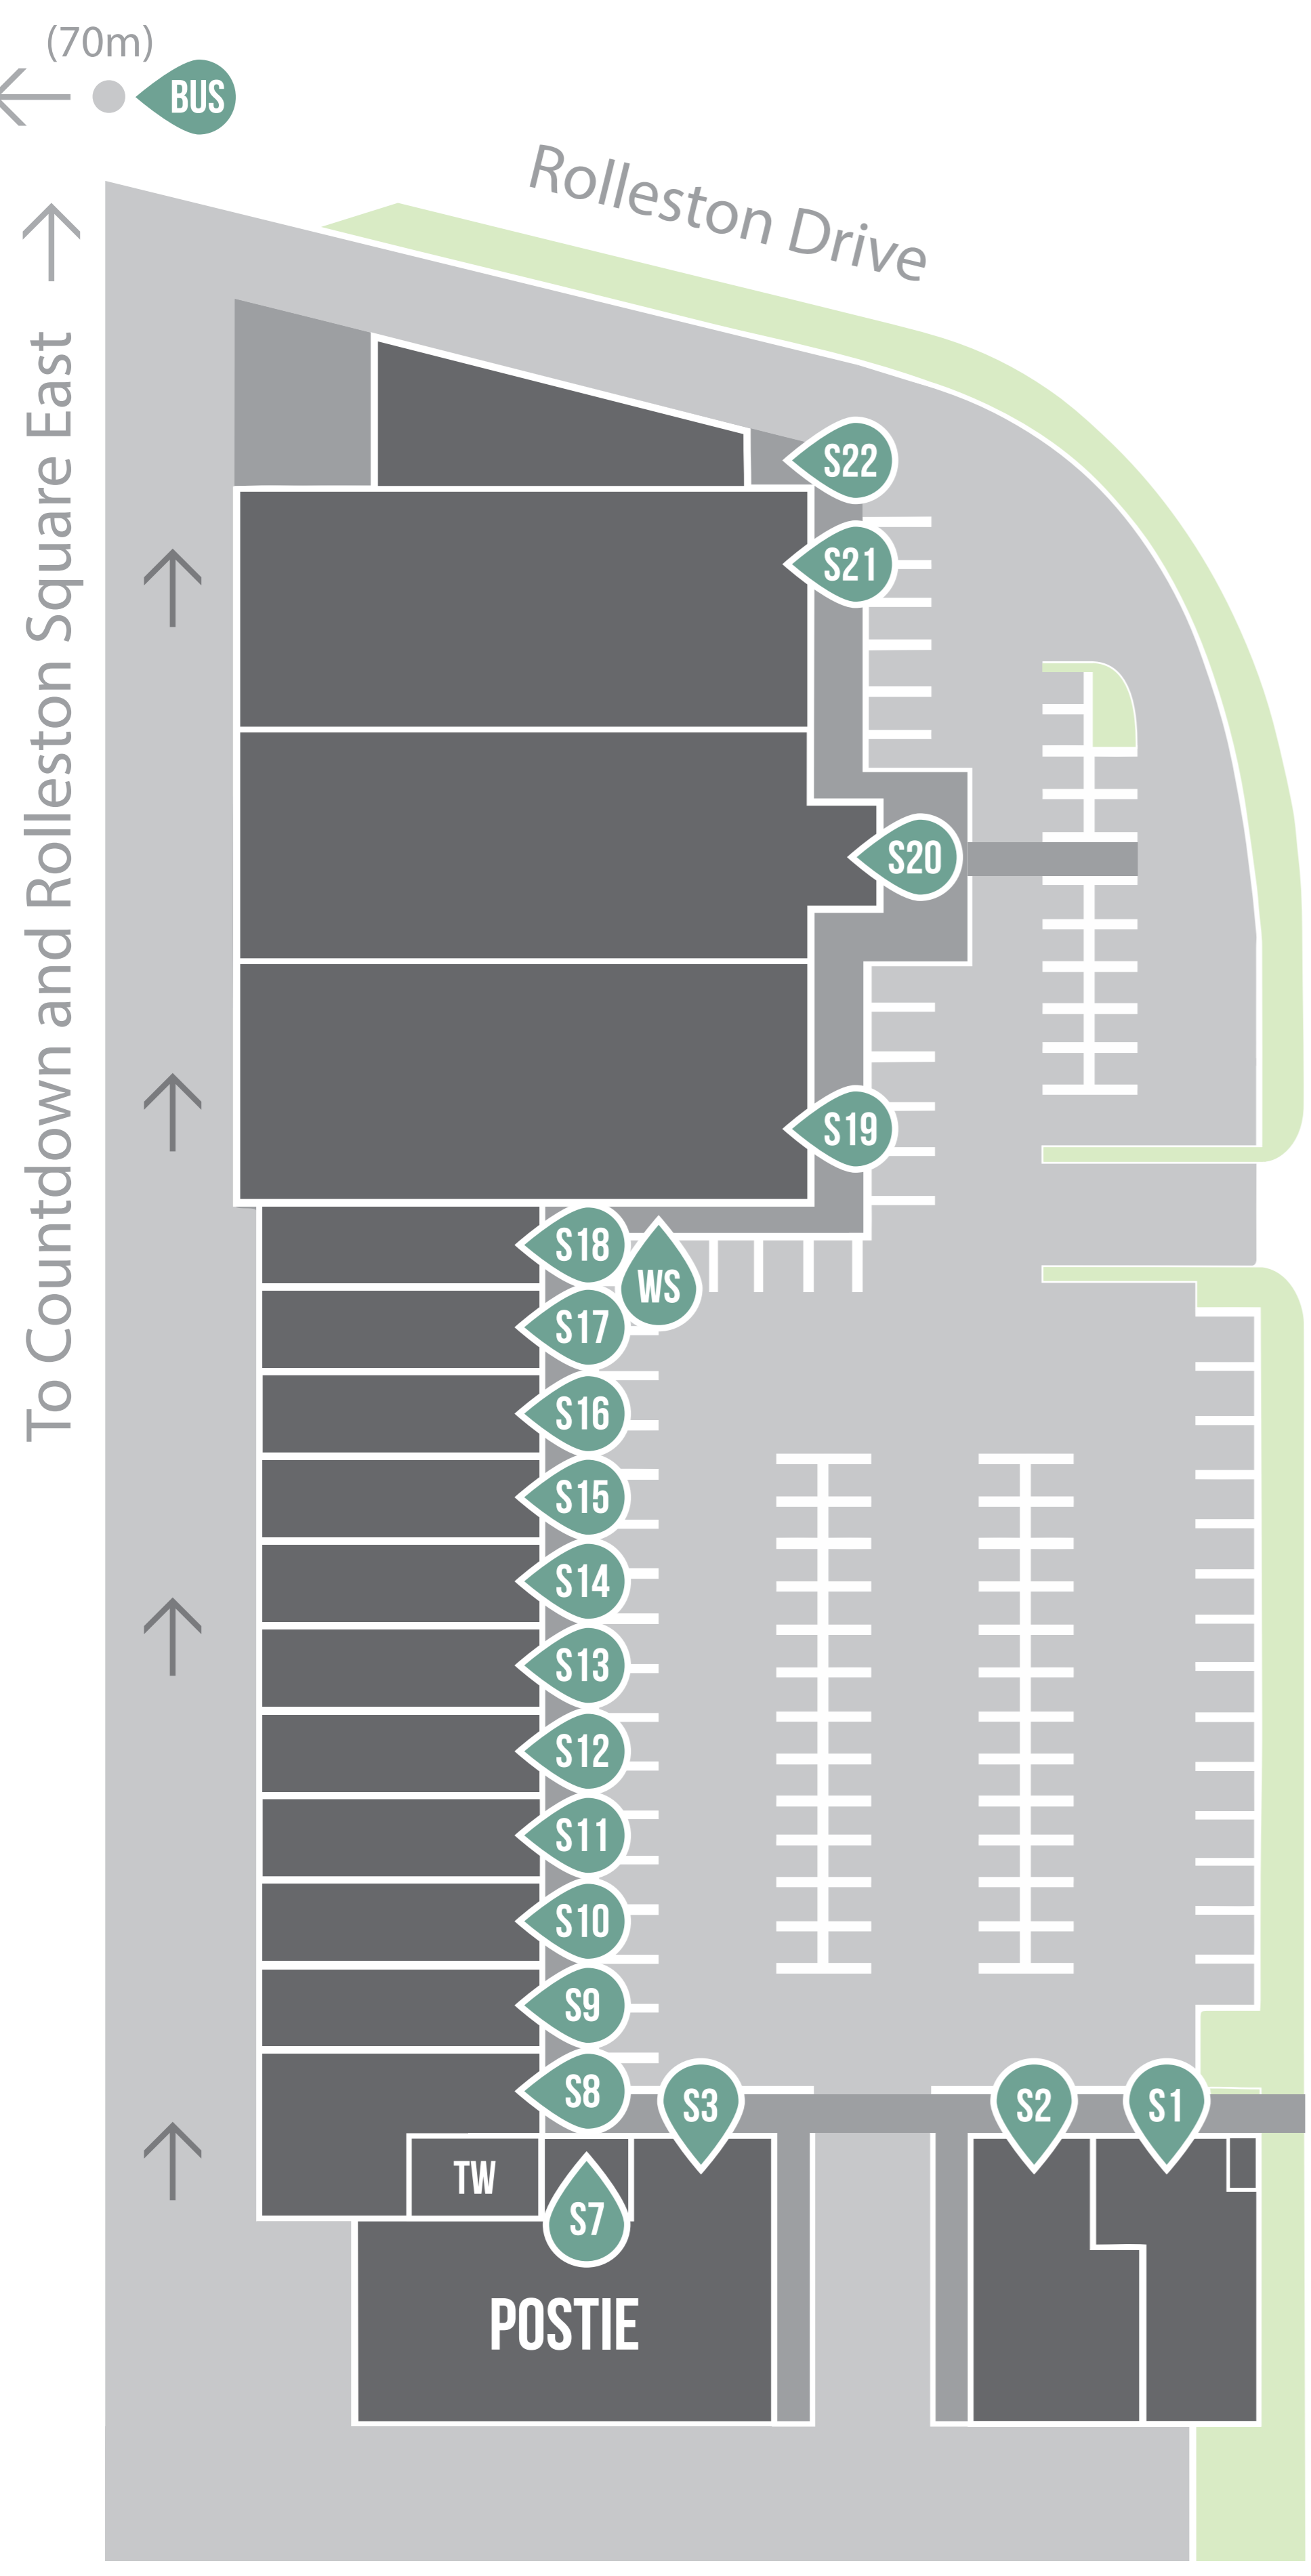

RS EAST KEY

- T1 COFFEE CULTURE
- T2 WESTPAC BANK & ATM
- T3 UNICHEM PHARMACY
- T4 ROLLESTON CENTRAL HEALTH
- T5 HIGHGATE HAIR
- T6 COMING SOON
- T7 SNAP FITNESS
- T11 ANZ BANK & ATM
- T12 ASB BANK & ATM
- T13 PROPERTY BROKERS
- T14 PURE COLLECTIVE
- T15 INDUSTRIA
- T16 COMING SOON
- T21 RE BURGER
- T22 HELL PIZZA
- T23 COMING SOON
- T24 LAZEEZ
- T25 HACHI HACHI
- T26 MANAGEMENT OFFICE
- T29 COUPLANDS
- T31 COMING SOON
- T34 NICOLA GRIGG MP
- T35 ROLLESTON FLORISTS & GIFTS
- T36 TECHPRO
- T37 THE NAIL BAR
- T38 COMING SOON
- T39 CACI CLINIC
- T40 BRENNIA SINCOCK HEARING
- T41 COMING SOON
- TE TOILETS EAST
- BUS BUS STOP
- WS WATER STATION

RS WEST KEY

- S1 BNZ BANK & ATM
- S2 ROBERT HARRIS CAFÉ
- S3 POSTIE
- S7 SBA ACCOUNTING
- S8 CORIANDER'S
- S9 ST PIERRE'S SUSHI
- S10 RAY WHITE ROLLESTON
- S11 ROLLESTON BAKERY
- S12 VIVA LA MODA
- S13 HARCOURTS
- S14 SUBWAY
- S15 ROLLESTON HAIRCUTS
- S16 ROLLESTON DRY CLEANERS
- S17 APNA GROCERY STORE
- S18 PIZZA HUT
- S19 SUPERCHEAP AUTO
- S20 CHEMIST WAREHOUSE
- S21 COMING SOON
- S22 COMING SOON
- TW TOILETS WEST
- WS WATER STATION